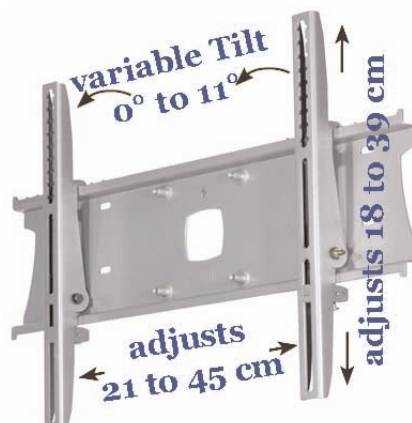

Workplace Wellness

Part Number
EGF 81302

www.ergonoflex.com