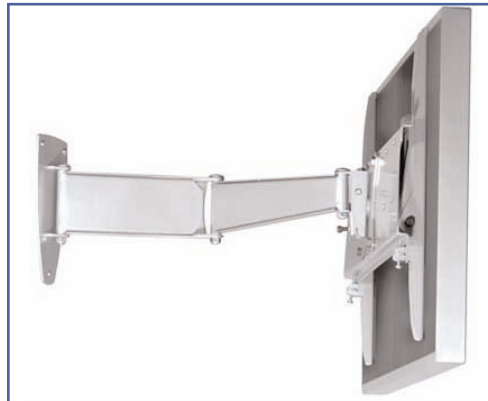

Page 15

Universal Plasma & Large LCD TV Dual Swing Arms

Wall Mount 40"-50"

A professional range of wall mounts. Each one purpose designed to fit the make & model of TV. All have clean lines and provide easy and safe installation.

This Plasma mount lies flat to the wall and also swings out giving high degree of adjustment.

- max. 50kg
- only 10.2cm when folded!!!! (plus mount)
- extends to 68cm
- arm conceals behind screen when folded to the wall
- tilt and swivel
- sinterflex black

Product Data Sheet

Monitor Mount 40-50"
Universal Mount
Load Capacity: 50 Kg
Color Silver
Dual Swing Arms

Universal Plasma & Large LCD TV Dual Swing Arms

Wall Mount 40"-50"

A professional range of wall mounts. Each one purpose designed to fit the make & model of TV. All have clean lines and provide easy and safe installation.

This Plasma mount lies flat to the wall and also swings out giving high degree of adjustment.

- max. 50kg
- only 10.2cm when folded!!!! (plus mount)
- extends to 68cm
- arm conceals behind screen when folded to the wall
- tilt and swivel
- silver