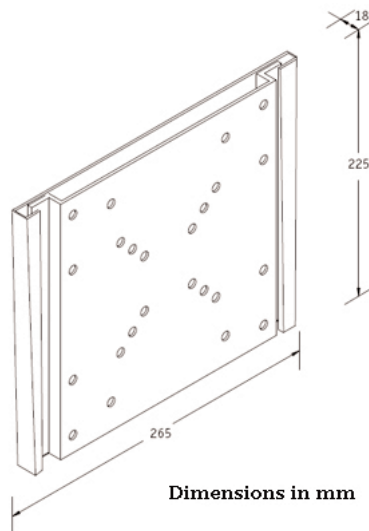

Workplace Wellness

Part Number
EGF 54322

www.ergonoflex.com