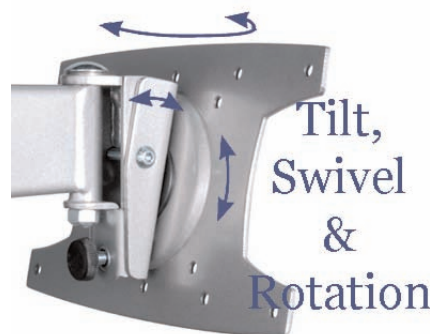

This Plasma mount lies flat to the wall and also swings out giving high degree of adjustment.

- max. 50kg
- only 10.2cm when folded!!!! (plus mount)
- extends to 68cm
- arm conceals behind screen when folded to the wall
- tilt and swivel
- Black

Product Data Sheet

Monitor Mount 30-40"
Universal Mount
Load Capacity: 50 Kg
Color Silver
Dual Swing Arms

Workplace Wellness

Universal Plasma & Large LCD TV Dual Swing Arms

Wall Mount 30"-40"

A professional range of wall mounts. Each one purpose designed to fit the make & model of TV. All have clean lines and provide easy and safe installation.

This Plasma mount lies flat to the wall and also swings out giving high degree of adjustment.

- max. 50kg
- only 10.2cm when folded!!!! (plus mount)
- extends to 68cm
- arm conceals behind screen when folded to the wall
- tilt and swivel
- silver