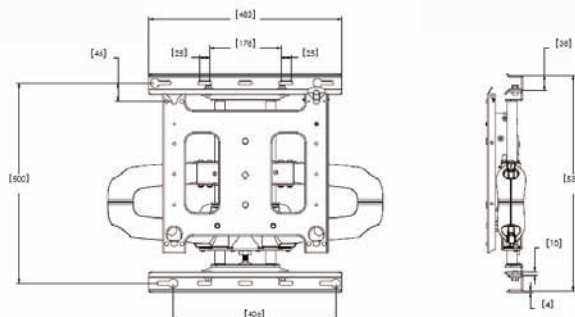

Specifications:

1. Depth from Wall: (83 mm) Does not include screen interface (typically 1 inch or less)
   - Extension from Wall: (63.2 cm)
2. Depth does not include screen interface (typically 1 inch or less)
3. Dimensions (H x W x D): (560 x 692 x 83 mm)
   - Tilt/Roll: +5°, -15°/+/-2.5°
   - Weight Capacity: (90.7 kg)
   - Integrated Lateral Shift: 11,43 cm left/right
   - Color: Black
   - Channel Size Each Arm: (1.58 cm) Wide