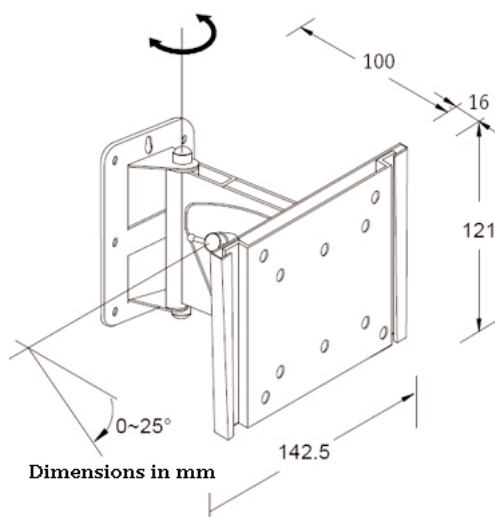

Part Number
EGF 54332

www.ergonoflex.com