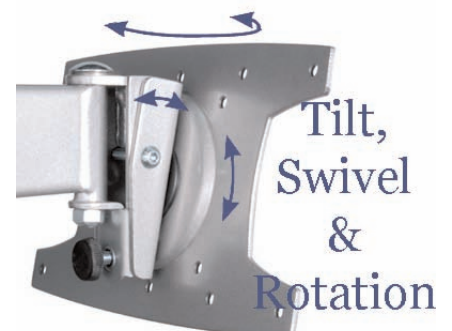

Page 15

Universal Plasma & Large LCD TV Dual Swing Arms

Wall Mount 40"-50"

A professional range of wall mounts. Each one purpose designed to fit the make & model of TV. All have clean lines and provide easy and safe installation.

This Plasma mount lies flat to the wall and also swings out giving high degree of adjustment.

- max. 50kg
- only 10.2cm when folded!!!! (plus mount)
- extends to 68cm
- arm conceals behind screen when folded to the wall
- tilt and swivel
- sinterflex black