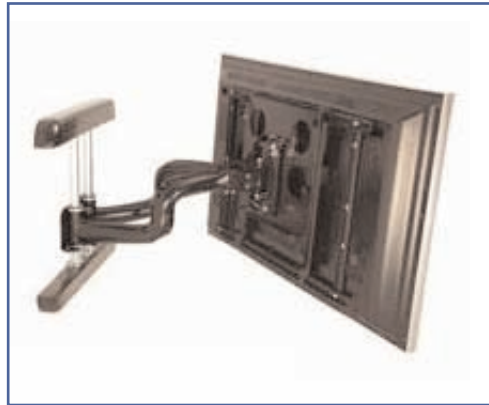

Workplace Wellness

Part Number
EGF 54552

www.ergonoflex.com

Product Data Sheet

Monitor Mount 40-65"
UNIVERSAL Mount
Load Capacity: 90,7 Kg
Color Black
Dual Swing Arms

LCD TV Dual Swing Arms HD Wall Mount 40''-65''

View large flat panel TVs, plasma screens and other large displays from any angle with the Dual Arm Flat Panel Wall Mount HD - an innovative, custom flat panel mounting solution that extends up to 63 cm. Great for home theaters!