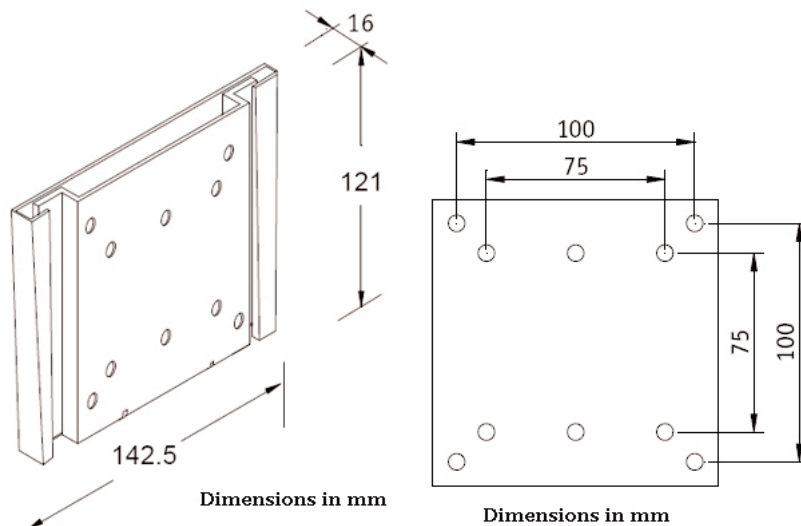

Dimensions in mm

Dimensions in mm