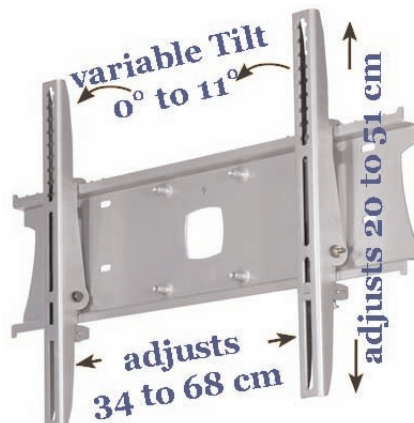

Universal Plasma & Large LCD TV Direct Tilt Wall Mount 40"-50"

The Universal Plasma & LCD mount with Fingertip Tilt Control.
Plasma LCD Mounts are easy to install and extremely versatile in use.

Safety is a major feature, Plasma screens can be loaded straight into the mounts without prolonged lifting during installation.

Imagine you could reach out and with a light touch, tilt your screen anywhere through its range to suit your precise viewing angle. The ease of this is possible thanks to the patented AVI MOUNT Tilt Counterbalance Mechanism.

The tilt angle you choose is reliably set or can be changed whenever necessary.

Avi Mount units can be direct wall fixed or used with any of our ceiling kits, swing-arm wall units or stands & trolleys.

- non-tilt version
- for flatscreens from 40" bis 50"
- max. 60kg
- horizontal adjustment 34 to 68cm
- vertical adjustment 20 to 51cm
- sinterflex black