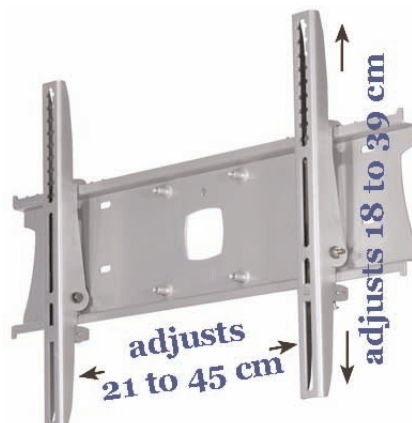

Universal Plasma & Large LCD TV Direct Fixed Wall Mount 30"-40"

The Universal Plasma & LCD mount. Plasma LCD Mounts are easy to install and extremely versatile in use. Safety is a major feature, Plasma screens can be loaded straight into the mounts without prolonged lifting during installation. For fast and easy installation where tilting is not required. This universal unit fits most screens Plasma or large LCD TV screens. Order the AVI MOUNT for direct wall fixing or match this same unit to any of our installation accessories or stand & trolleys.

- non-tilt version
- for flatscreens from 30" bis 40"
- max. 60kg
- horizontal adjustment 21 to 45cm
- vertical adjustment 18 to 39cm
- sinterflex black