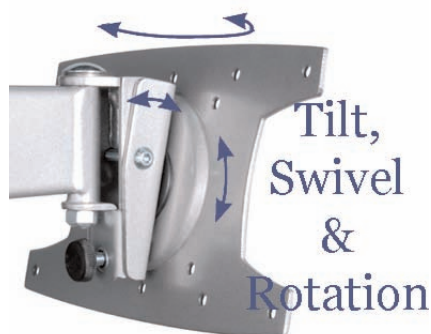

Page 25

Universal Plasma & Large LCD TV Single Swing Arm

Wall Mount 15"-30"

A professional range of wall mounts. Each one purpose designed to fit the make & model of TV. All have clean lines and provide easy and safe installation.

This Plasma mount lies flat to the wall and also swings out giving high degree of adjustment.

- max. 35kg • VESA Standards 75, 100 and 100 x 200 cm
- only 6.5cm when folded!!!! (plus mount)
- extends to 26.5cm
- arm conceals behind screen when folded to the wall
- tilt and swivel
- silver