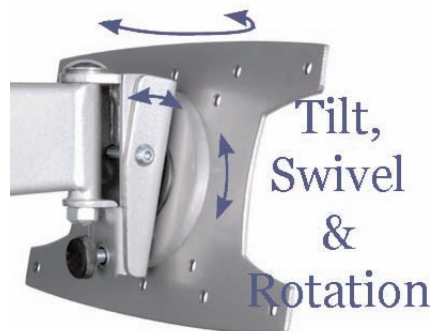

Page 15

Universal Plasma & Large LCD TV Dual Swing Arms

Wall Mount 40"-50"

A professional range of wall mounts. Each one purpose designed to fit the make & model of TV. All have clean lines and provide easy and safe installation.

This Plasma mount lies flat to the wall and also swings out giving high degree of adjustment.

- max. 50kg
- only 10.2cm when folded!!!! (plus mount)
- extends to 68cm
- arm conceals behind screen when folded to the wall
- tilt and swivel
- sinterflex black

Product Data Sheet

Monitor Mount 40-50"
Universal Mount
Load Capacity: 50 Kg
Color Silver
Dual Swing Arms

Universal Plasma & Large LCD TV Dual Swing Arms

Wall Mount 40"-50"

A professional range of wall mounts. Each one purpose designed to fit the make & model of TV. All have clean lines and provide easy and safe installation.

This Plasma mount lies flat to the wall and also swings out giving high degree of adjustment.

- max. 50kg
- only 10.2cm when folded!!!! (plus mount)
- extends to 68cm
- arm conceals behind screen when folded to the wall
- tilt and swivel
- silver