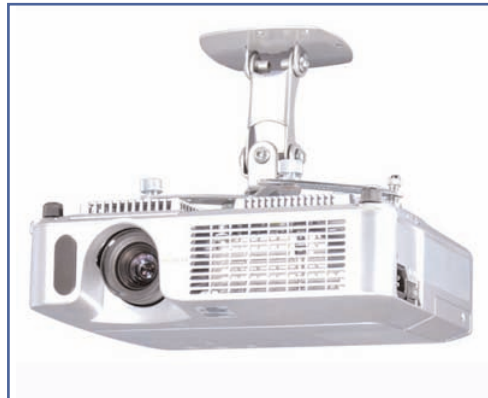

Installation friendly - use ErgonoFlex Video mount any way up, ceiling fixable.

Tilt And turn your projector through any angle for easy, precise screen set up.

- with universal adapter for almost all projectors
- distance ceiling/projector 70 to 120cm
- load capacity 12 Kg
- Silver

Ceiling Plate
14 x 14 cm

Telescopic Column
70 to 120 cm

Universal Projector Mount

Part Number
EGF 80301

www.ergonoflex.com

Universal Projector
Mount
Flush 14 CM
Color Silver

Video Projector Ceiling Mount Column 14 cm

Our Suspension Video Projector Mount range covers all makes projectors.

Installation friendly - use ErgonoFlex Video mount any way up, ceiling fixable.

- universal ceiling mount
- for projectors up to 12kg
- tilt or turn your projector to any angle for easy, precise screen set up
- easy installation
- distance ceiling/projector 14cm
- diamond silver