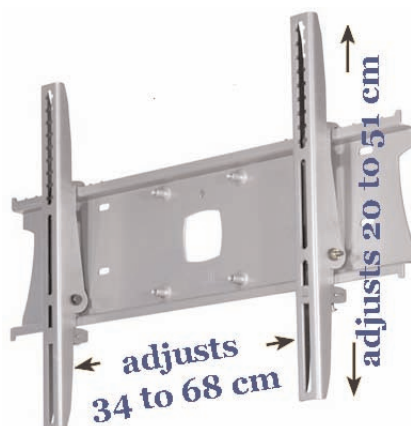

AV Mount
Applications

Workplace Wellness

www.ergonoflex.com

Product Data Sheet

Monitor Mount 40-50"
Universal Mount
Load Capacity: 60 Kg
Non Tilt Version
Color Black

Workplace Wellness

Part Number
EGF 81002

www.ergonoflex.com

Page 3

**AVI MOUNT
Series**

Universal Plasma & Large LCD TV Direct Fixed Wall Mount 40"-50"

The Universal Plasma & LCD mount with Fingertip Tilt Control. Plasma LCD Mounts are easy to install and extremely versatile in use. Safety is a major feature, Plasma screens can be loaded straight into the mounts without prolonged lifting during installation.

Ultra slimline, tilt angle and swivel versions are available for all makes and models of Plasma and large LCD TVs.

For fast and easy installation where tilting is not required. This universal unit fits most screens Plasma or large LCD TV screens.

Order the AVI MOUNT for direct wall fixing or match this same unit to any of our installation accessories or stand & trolleys.

- non-tilt version
- for flatscreens from 40" bis 50"
- max. 60kg
- horizontal adjustment 34 to 68cm
- vertical adjustment 20 to 51cm
- sinterflex black