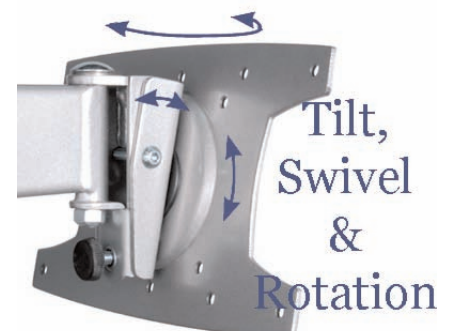

Part Number
EGF 84102

www.ergonoflex.com