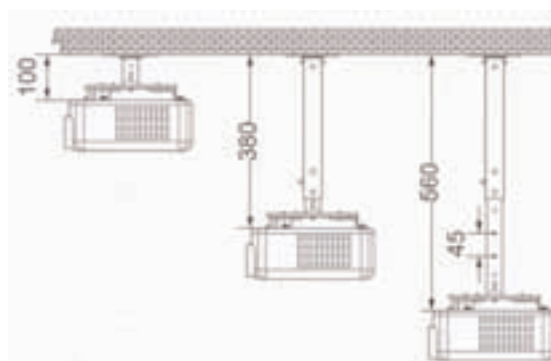

Part Number
EGF 78382