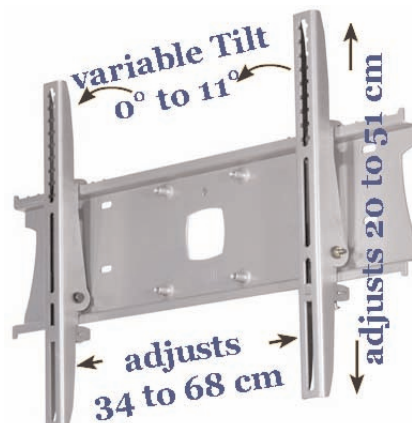

Workplace Wellness

Part Number
EGF 81101

www.ergonoflex.com