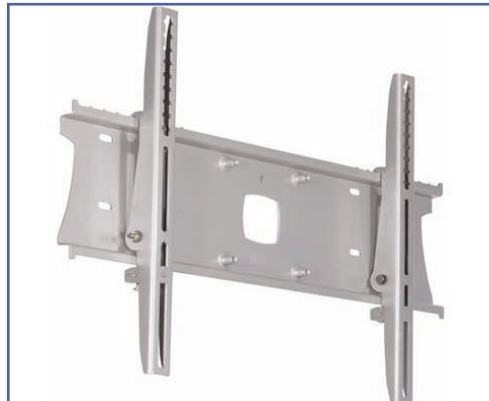

AV Mount
Applications

Workplace Wellness

www.ergonoflex.com

Product Data Sheet

Monitor Mount 40-50"
Universal Mount
Load Capacity: 60 Kg
Non Tilt Version
Color Black

Workplace Wellness

Part Number
EGF 81002

www.ergonoflex.com

Page 3

**AVI MOUNT
Series**

Universal Plasma & Large LCD TV Direct Fixed Wall Mount 40"-50"

The Universal Plasma & LCD mount with Fingertip Tilt Control. Plasma LCD Mounts are easy to install and extremely versatile in use. Safety is a major feature, Plasma screens can be loaded straight into the mounts without prolonged lifting during installation.

Ultra slimline, tilt angle and swivel versions are available for all makes and models of Plasma and large LCD TVs.

For fast and easy installation where tilting is not required. This universal unit fits most screens Plasma or large LCD TV screens.

Order the AVI MOUNT for direct wall fixing or match this same unit to any of our installation accessories or stand & trolleys.

- non-tilt version
- for flatscreens from 40" bis 50"
- max. 60kg
- horizontal adjustment 34 to 68cm
- vertical adjustment 20 to 51cm
- sinterflex black