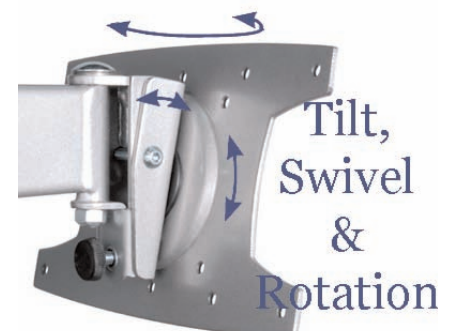

Page 17

Universal Plasma & Large LCD TV Dual Swing Arms

Wall Mount 30"-40"

A professional range of wall mounts. Each one purpose designed to fit the make & model of TV. All have clean lines and provide easy and safe installation.

This Plasma mount lies flat to the wall and also swings out giving high degree of adjustment.

- max. 50kg
- only 10.2cm when folded!!!! (plus mount)
- extends to 68cm
- arm conceals behind screen when folded to the wall
- tilt and swivel
- Black