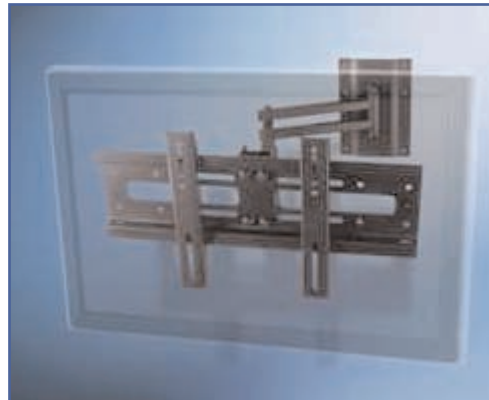

This Plasma mount lies flat to the wall and also swings out giving high degree of adjustment.

- max. 50kg
- only 6.5cm when folded!!!! (plus mount)
- extends to 34cm
- arm conceals behind screen when folded to the wall
- tilt and swivel
- silver

Workplace Wellness

Part Number
EGF 84101

www.ergonoflex.com

Product Data Sheet

Monitor Mount 32-60"
Universal Mount
Load Capacity: 80 Kg
Color Silver
Dual Swing Arms

Universal Plasma & Large LCD TV Dual Swing Arms

Wall Mount 32"-60"

Swing Set Wall Mount for Plasma/LCD screens, (32-60") It can be easily extended, tilted, turned and swiveled to set the plasma / LCD display into the most desirable position or retract it to the wall when it is not needed.

The solid construction with a heavy wall plate and an additional supporting plate at the adapter holds up to 80kg.

- Maximum load capacity up to 80kg • Easy and quick installation

- Adjust the viewing angle directly at the adapter for a comfortable viewing position • Large range of motion provided by three swivel points