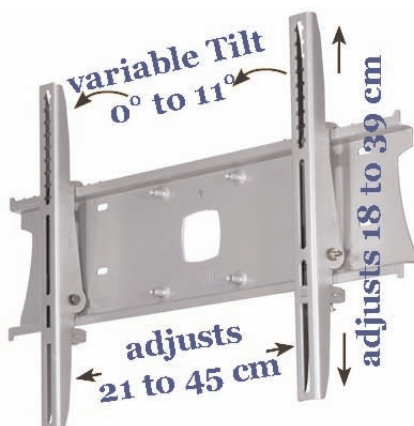

This Plasma mount lies flat to the wall and also swings out giving high degree of adjustment.

- max. 50kg
- only 10.2cm when folded!!!! (plus mount)
- extends to 68cm
- arm conceals behind screen when folded to the wall
- tilt and swivel
- Black

Product Data Sheet

Monitor Mount 30-40"
Universal Mount
Load Capacity: 50 Kg
Color Silver
Dual Swing Arms

Workplace Wellness

Universal Plasma & Large LCD TV Dual Swing Arms

Wall Mount 30"-40"

A professional range of wall mounts. Each one purpose designed to fit the make & model of TV. All have clean lines and provide easy and safe installation.

This Plasma mount lies flat to the wall and also swings out giving high degree of adjustment.

- max. 50kg
- only 10.2cm when folded!!!! (plus mount)
- extends to 68cm
- arm conceals behind screen when folded to the wall
- tilt and swivel
- silver