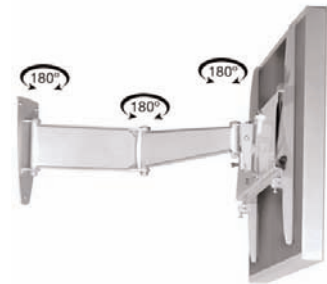

- Is appropriate for screens from 15" to 30"
- System with fast detachment (quick release)
- Depoortee of 116 mm max of the wall
- Directional of left on the right
- Slope of the screen of 0 with 25° by lever
- Compatible vesa 75x75/100x100/100x200/200x200 mm
- Max. load: 30 kg

Workplace Wellness

Part Number
EGF 54342

www.ergonoflex.com

Product Data Sheet

Monitor Mount 40-50"
Universal Mount
Load Capacity: 50 Kg
Color Black
Dual Swing Arms

Workplace Wellness

Part Number
EGF 83002

www.ergonoflex.com

Page 15

Universal Plasma & Large LCD TV Dual Swing Arms

Wall Mount 40"-50"

A professional range of wall mounts. Each one purpose designed to fit the make & model of TV. All have clean lines and provide easy and safe installation.

This Plasma mount lies flat to the wall and also swings out giving high degree of adjustment.

- max. 50kg
- only 10.2cm when folded!!!! (plus mount)
- extends to 68cm
- arm conceals behind screen when folded to the wall
- tilt and swivel
- sinterflex black