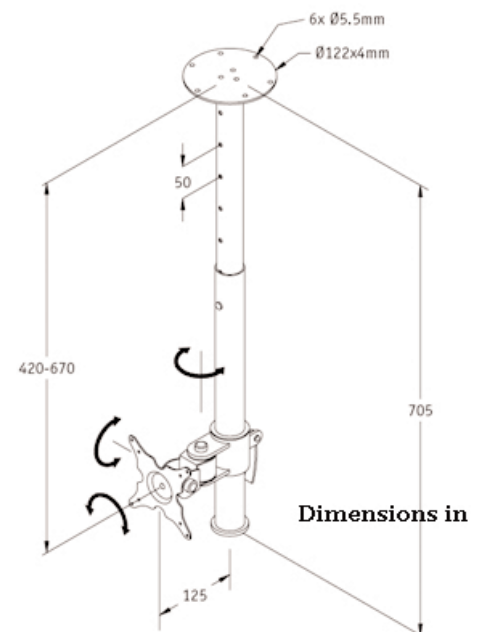

Plasma & Small LCD TV Single Ceiling Mount 14''-22''

A professional range of ceiling mounts. Each one purpose designed to fit the make & model of LCD. All have clean lines and provide easy and safe installation. It finds applications especially in public places and places where only mounting to the ceiling is possible.

The telescopic connection of pipes provides a possibility of height regulation.

- LCD / TFT ceiling mount
- Convenient for screens 14'' up to 22''
- Height adjustable
- Max load : 10 kgs
- Compatibility :
  Vesa 75x75 / 100x100 mm
- Color : aluminium