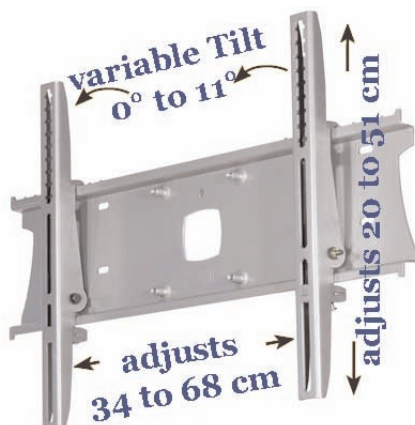

This Plasma mount lies flat to the wall and also swings out giving high degree of adjustment.

- max. 50kg
- only 10.2cm when folded!!!! (plus mount)
- extends to 68cm
- arm conceals behind screen when folded to the wall
- tilt and swivel
- silver

Part Number
EGF 84001

www.ergonoflex.com

Product Data Sheet

Monitor Mount 40-50"
Universal Mount
Load Capacity: 50 Kg
Color Black
Single Swing Arm

Workplace Wellness

Part Number
EGF 83102

www.ergonoflex.com

This Plasma mount lies flat to the wall and also swings out giving high degree of adjustment.

- max. 50kg
- only 6.5cm when folded!!!! (plus mount)
- extends to 34cm
- arm conceals behind screen when folded to the wall
- tilt and swivel
- sinterflex black