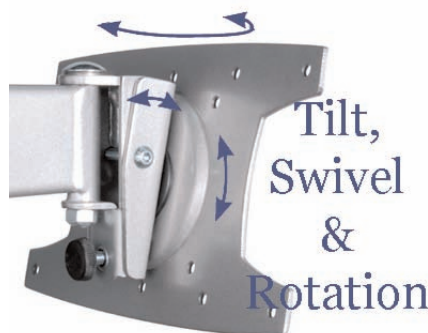

This Plasma mount lies flat to the wall and also swings out giving high degree of adjustment.

- max. 35kg • VESA Standards 75, 100 and 100 x 200 cm
- only 6.5cm when folded!!!! (plus mount)
- extends to 26.5cm
- arm conceals behind screen when folded to the wall
- tilt and swivel
- silver

Monitor Mount 15-30"
VESA Mount
Load Capacity: 35 Kg
Color Black
Dual Swing Arms

Universal Plasma & Large LCD TV Dual Swing Arm

Wall Mount 15"-30"

A professional range of wall mounts. Each one purpose designed to fit the make & model of TV. All have clean lines and provide easy and safe installation.

This Plasma mount lies flat to the wall and also swings out giving high degree of adjustment.

- max. 35kg • VESA Standards 75, 100 and 100 x 200 cm
- only 9.5cm when folded!!!! (plus mount)
- extends to 46cm
- arm conceals behind screen when folded to the wall
- tilt and swivel
- Black