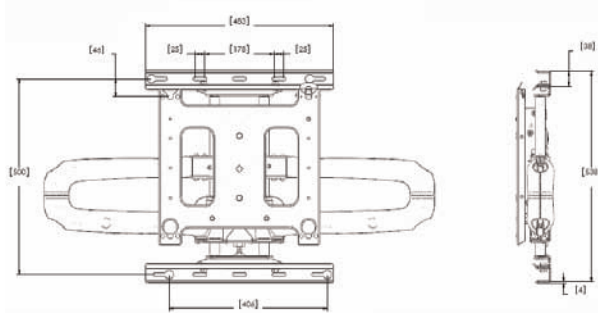

Workplace Wellness

Part Number
EGF 54463

www.ergonoflex.com