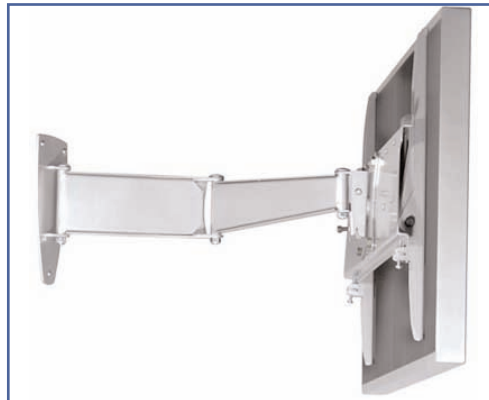

The tilt angle you choose is reliably set or can be changed whenever necessary.

Avi Mount units can be direct wall fixed or used with any of our ceiling kits, swing-arm wall units or stands & trolleys.

Workplace Wellness

Part Number
EGF 54342

www.ergonoflex.com

Product Data Sheet

Monitor Mount 40-50"
Universal Mount
Load Capacity: 50 Kg
Color Black
Dual Swing Arms

Workplace Wellness

Part Number
EGF 83002

www.ergonoflex.com

Page 15

Universal Plasma & Large LCD TV Dual Swing Arms

Wall Mount 40"-50"

A professional range of wall mounts. Each one purpose designed to fit the make & model of TV. All have clean lines and provide easy and safe installation.

This Plasma mount lies flat to the wall and also swings out giving high degree of adjustment.

- max. 50kg
- only 10.2cm when folded!!!! (plus mount)
- extends to 68cm
- arm conceals behind screen when folded to the wall
- tilt and swivel
- sinterflex black