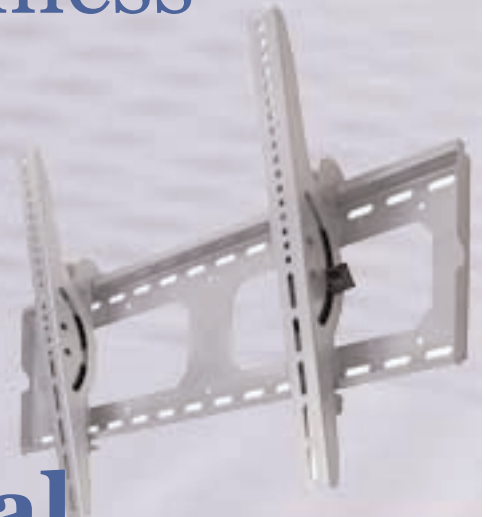

Workplace Wellness