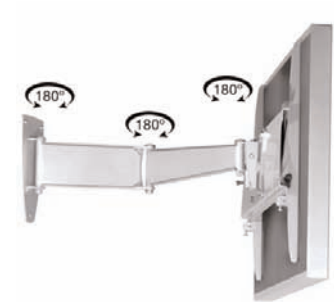

This Plasma mount lies flat to the wall and also swings out giving high degree of adjustment.

- max. 50kg
- only 10.2cm when folded!!!! (plus mount)
- extends to 68cm
- arm conceals behind screen when folded to the wall
- tilt and swivel
- silver

Workplace Wellness

Part Number
EGF 83001

www.ergonoflex.com

Product Data Sheet

Monitor Mount 30-40"
Universal Mount
Load Capacity: 50 Kg
Color Black
Dual Swing Arms

Workplace Wellness

Part Number
EGF 84002

www.ergonoflex.com

Page 17

Universal Plasma & Large LCD TV Dual Swing Arms

Wall Mount 30"-40"

A professional range of wall mounts. Each one purpose designed to fit the make & model of TV. All have clean lines and provide easy and safe installation.

This Plasma mount lies flat to the wall and also swings out giving high degree of adjustment.

- max. 50kg
- only 10.2cm when folded!!!! (plus mount)
- extends to 68cm
- arm conceals behind screen when folded to the wall
- tilt and swivel
- Black