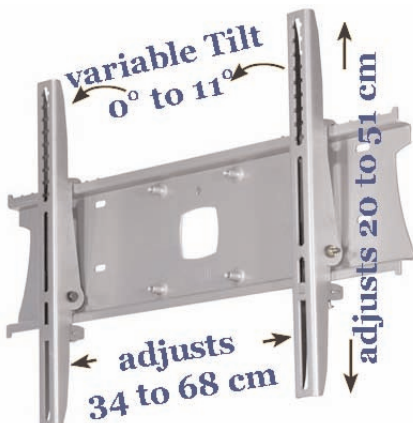

This Plasma mount lies flat to the wall and also swings out giving high degree of adjustment.

- max. 50kg
- only 10.2cm when folded!!!! (plus mount)
- extends to 68cm
- arm conceals behind screen when folded to the wall
- tilt and swivel
- sinterflex black

Product Data Sheet

Monitor Mount 40-50"
Universal Mount
Load Capacity: 50 Kg
Color Silver
Dual Swing Arms

Universal Plasma & Large LCD TV Dual Swing Arms

Wall Mount 40"-50"

A professional range of wall mounts. Each one purpose designed to fit the make & model of TV. All have clean lines and provide easy and safe installation.

This Plasma mount lies flat to the wall and also swings out giving high degree of adjustment.

- max. 50kg
- only 10.2cm when folded!!!! (plus mount)
- extends to 68cm
- arm conceals behind screen when folded to the wall
- tilt and swivel
- silver