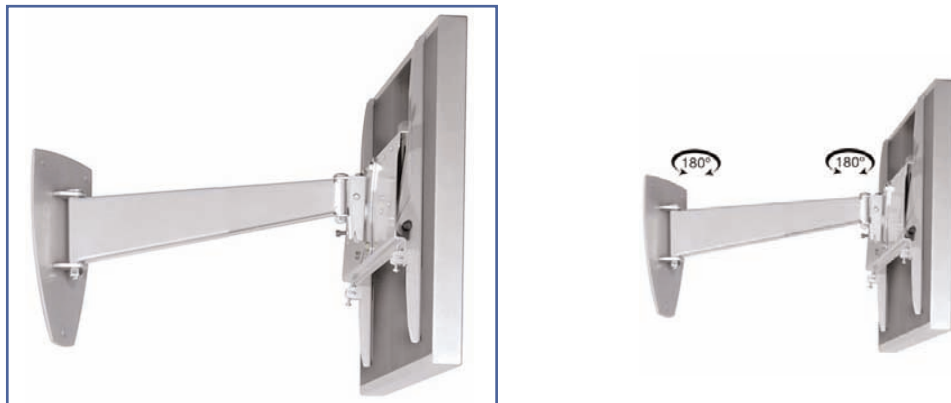

This Plasma mount lies flat to the wall and also swings out giving high degree of adjustment.

- max. 50kg
- only 10.2cm when folded!!!! (plus mount)
- extends to 68cm
- arm conceals behind screen when folded to the wall
- tilt and swivel
- silver

Part Number
EGF 84001

www.ergonoflex.com

Product Data Sheet

Monitor Mount 40-50"
Universal Mount
Load Capacity: 50 Kg
Color Black
Single Swing Arm

Workplace Wellness

Part Number
EGF 83102

www.ergonoflex.com

Universal Plasma & Large LCD TV Single Swing Arm

Wall Mount 40"-50"

A professional range of wall mounts. Each one purpose designed to fit the make & model of TV. All have clean lines and provide easy and safe installation.

This Plasma mount lies flat to the wall and also swings out giving high degree of adjustment.

- max. 50kg
- only 6.5cm when folded!!!! (plus mount)
- extends to 34cm
- arm conceals behind screen when folded to the wall
- tilt and swivel
- sinterflex black