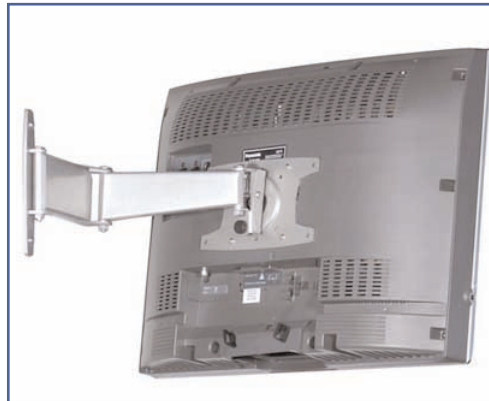

Product Data Sheet

Monitor Mount 15-30"
VESA Mount
Load Capacity: 35 Kg
Color Silver
Dual Swing Arms

Workplace Wellness

Part Number
EGF 85101

www.ergonoflex.com

Page 27

Universal Plasma & Large LCD TV Dual Swing Arm

Wall Mount 15"-30"

A professional range of wall mounts. Each one purpose designed to fit the make & model of TV. All have clean lines and provide easy and safe installation.

This Plasma mount lies flat to the wall and also swings out giving high degree of adjustment.

- max. 35kg • VESA Standards 75, 100 and 100 x 200 cm
- only 9.5cm when folded!!!! (plus mount)
- extends to 46cm
- arm conceals behind screen when folded to the wall
- tilt and swivel
- Silver