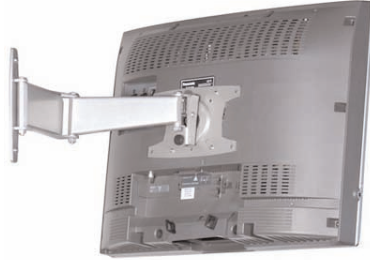

Workplace Wellness

www.ergonoflex.com