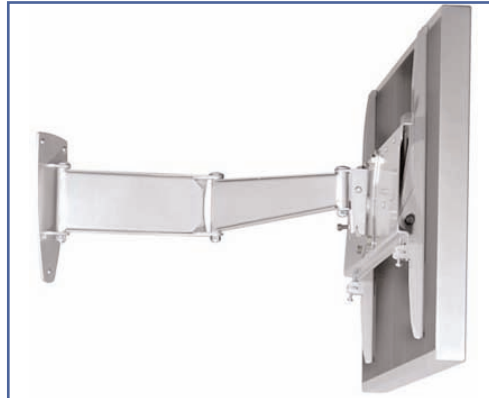

This Plasma mount lies flat to the wall and also swings out giving high degree of adjustment.

- max. 50kg
- only 10.2cm when folded!!!! (plus mount)
- extends to 68cm
- arm conceals behind screen when folded to the wall
- tilt and swivel
- silver

Workplace Wellness

Part Number
EGF 83001

www.ergonoflex.com

Product Data Sheet

Monitor Mount 30-40"
Universal Mount
Load Capacity: 50 Kg
Color Black
Dual Swing Arms

Workplace Wellness

Part Number
EGF 84002

www.ergonoflex.com

Page 17

Universal Plasma & Large LCD TV Dual Swing Arms

Wall Mount 30"-40"

A professional range of wall mounts. Each one purpose designed to fit the make & model of TV. All have clean lines and provide easy and safe installation.

This Plasma mount lies flat to the wall and also swings out giving high degree of adjustment.

- max. 50kg
- only 10.2cm when folded!!!! (plus mount)
- extends to 68cm
- arm conceals behind screen when folded to the wall
- tilt and swivel
- Black