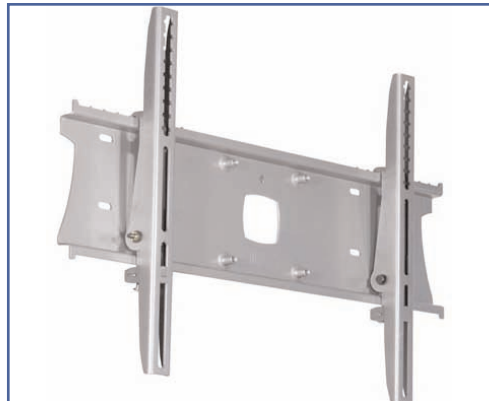

Universal Plasma & Large LCD TV Direct Tilt Wall Mount 40"-50"

The Universal Plasma & LCD mount with Fingertip Tilt Control.
Plasma LCD Mounts are easy to install and extremely versatile in use.

Safety is a major feature, Plasma screens can be loaded straight into the mounts without prolonged lifting during installation.

The tilt angle you choose is reliably set or can be changed whenever necessary.

Avi Mount units can be direct wall fixed or used with any of our ceiling kits, swing-arm wall units or stands & trolleys.

- non-tilt version
- for flatscreens from 40" bis 50"
- max. 60kg
- horizontal adjustment 34 to 68cm
- vertical adjustment 20 to 51cm
- silver

Workplace Wellness

Part Number
EGF 81101

www.ergonoflex.com

Product Data Sheet

Monitor Mount 30-40"
Universal Mount
Load Capacity: 60 Kg
Non Tilt Version
Color Black

Workplace Wellness

Part Number
EGF 81202

www.ergonoflex.com

Page 7

**AVI MOUNT
Series**

Universal Plasma & Large LCD TV Direct Fixed Wall Mount 30"-40"