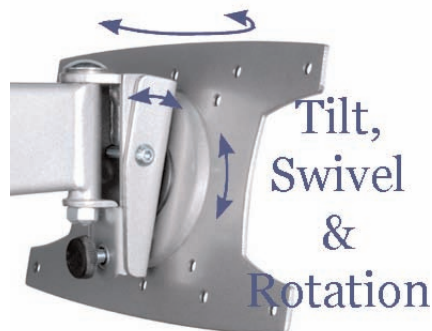

- Solid back plate

- Solid steel construction with a stainless and powder coated steel

- 10 years warranty

Workplace Wellness

Part Number
EGF 54212

www.ergonoflex.com

Product Data Sheet

Monitor Mount 15-30"
VESA Mount
Load Capacity: 35 Kg
Color Black
Single Swing Arm

Universal Plasma & Large LCD TV Single Swing Arm

Wall Mount 15"-30"

A professional range of wall mounts. Each one purpose designed to fit the make & model of TV. All have clean lines and provide easy and safe installation.

This Plasma mount lies flat to the wall and also swings out giving high degree of adjustment.

- max. 35kg • VESA Standards 75, 100 and 100 x 200 cm
- only 6.5cm when folded!!!! (plus mount)
- extends to 26.5cm
- arm conceals behind screen when folded to the wall
- tilt and swivel
- sinterflex black