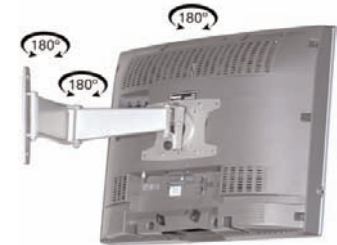

Product Data Sheet

Monitor Mount 15-30"
VESA Mount
Load Capacity: 35 Kg
Color Silver
Dual Swing Arms

Workplace Wellness

Part Number
EGF 85101

www.ergonoflex.com

Page 27

Universal Plasma & Large LCD TV Dual Swing Arm

Wall Mount 15"-30"

A professional range of wall mounts. Each one purpose designed to fit the make & model of TV. All have clean lines and provide easy and safe installation.

This Plasma mount lies flat to the wall and also swings out giving high degree of adjustment.

- max. 35kg • VESA Standards 75, 100 and 100 x 200 cm
- only 9.5cm when folded!!!! (plus mount)
- extends to 46cm
- arm conceals behind screen when folded to the wall
- tilt and swivel
- Silver