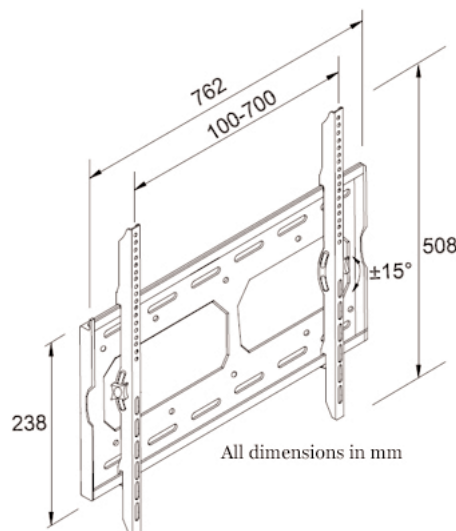

Workplace Wellness

Part Number
EGF 54152

www.ergonoflex.com