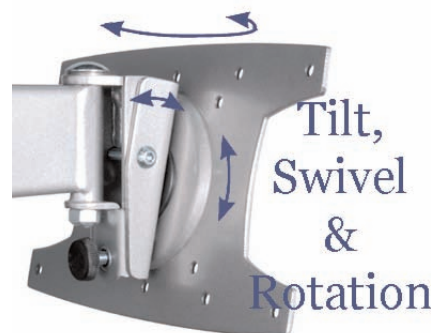

This Plasma mount lies flat to the wall and also swings out giving high degree of adjustment.

- max. 50kg
- only 10.2cm when folded!!!! (plus mount)
- extends to 68cm
- arm conceals behind screen when folded to the wall
- tilt and swivel
- silver

Part Number
EGF 84001

www.ergonoflex.com

Product Data Sheet

Monitor Mount 40-50"
Universal Mount
Load Capacity: 50 Kg
Color Black
Single Swing Arm

Workplace Wellness

Part Number
EGF 83102

www.ergonoflex.com

Universal Plasma & Large LCD TV Single Swing Arm

Wall Mount 40"-50"

A professional range of wall mounts. Each one purpose designed to fit the make & model of TV. All have clean lines and provide easy and safe installation.

This Plasma mount lies flat to the wall and also swings out giving high degree of adjustment.

- max. 50kg
- only 6.5cm when folded!!!! (plus mount)
- extends to 34cm
- arm conceals behind screen when folded to the wall
- tilt and swivel
- sinterflex black