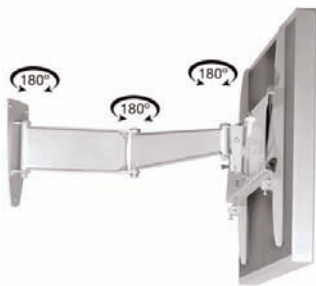

Page 17

Universal Plasma & Large LCD TV Dual Swing Arms

Wall Mount 30"-40"

A professional range of wall mounts. Each one purpose designed to fit the make & model of TV. All have clean lines and provide easy and safe installation.

This Plasma mount lies flat to the wall and also swings out giving high degree of adjustment.

- max. 50kg
- only 10.2cm when folded!!!! (plus mount)
- extends to 68cm
- arm conceals behind screen when folded to the wall
- tilt and swivel
- Black

Product Data Sheet

Monitor Mount 30-40"
Universal Mount
Load Capacity: 50 Kg
Color Silver
Dual Swing Arms

Workplace Wellness

Universal Plasma & Large LCD TV Dual Swing Arms

Wall Mount 30"-40"

A professional range of wall mounts. Each one purpose designed to fit the make & model of TV. All have clean lines and provide easy and safe installation.

This Plasma mount lies flat to the wall and also swings out giving high degree of adjustment.

- max. 50kg
- only 10.2cm when folded!!!! (plus mount)
- extends to 68cm
- arm conceals behind screen when folded to the wall
- tilt and swivel
- silver