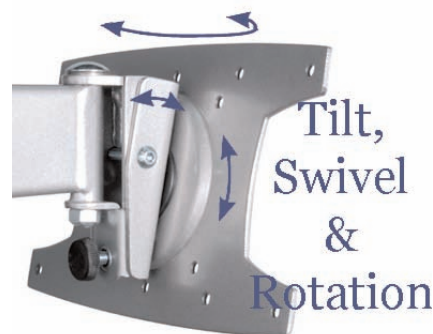

Monitor Mount 30-40"
Universal Mount
Load Capacity: 50 Kg
Color Silver
Single Swing Arm

Universal Plasma & Large LCD TV Single Swing Arm

Wall Mount 30"-40"

A professional range of wall mounts. Each one purpose designed to fit the make & model of TV. All have clean lines and provide easy and safe installation.

This Plasma mount lies flat to the wall and also swings out giving high degree of adjustment.

- max. 50kg
- only 6.5cm when folded!!!! (plus mount)
- extends to 34cm
- arm conceals behind screen when folded to the wall
- tilt and swivel
- silver