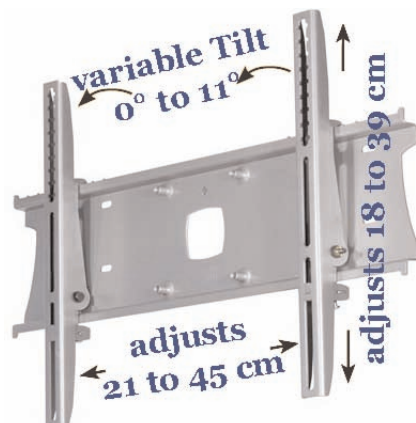

This Plasma mount lies flat to the wall and also swings out giving high degree of adjustment.

- max. 50kg
- only 6.5cm when folded!!!! (plus mount)
- extends to 34cm
- arm conceals behind screen when folded to the wall
- tilt and swivel
- silver

Workplace Wellness

Part Number
EGF 83101

www.ergonoflex.com

Product Data Sheet

Monitor Mount 30-40"
Universal Mount
Load Capacity: 50 Kg
Color Black
Single Swing Arm

Workplace Wellness

Universal Plasma & Large LCD TV Single Swing Arm

- max. 50kg
- only 6.5cm when folded!!!! (plus mount)
- extends to 34cm
- arm conceals behind screen when folded to the wall
- tilt and swivel
- black

Part Number
EGF 84102

www.ergonoflex.com

Product Data Sheet