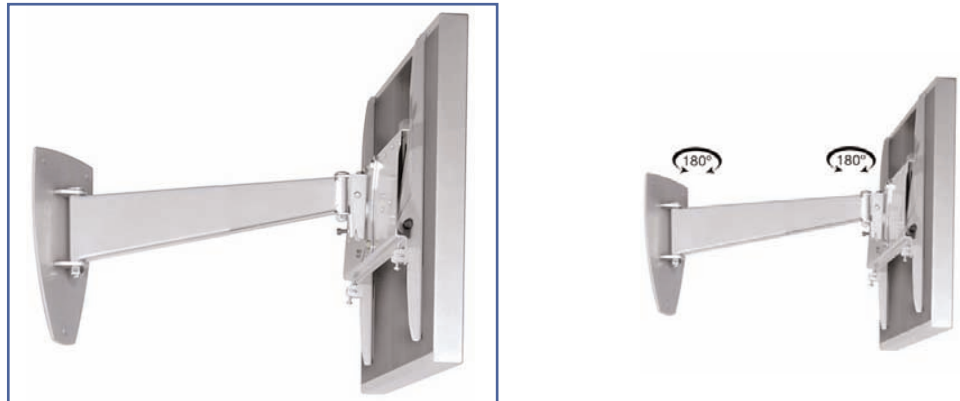

This Plasma mount lies flat to the wall and also swings out giving high degree of adjustment.

- max. 50kg
- only 6.5cm when folded!!!! (plus mount)
- extends to 34cm
- arm conceals behind screen when folded to the wall
- tilt and swivel
- silver

Workplace Wellness

Part Number
EGF 83101

www.ergonoflex.com

Product Data Sheet

Monitor Mount 30-40"
Universal Mount
Load Capacity: 50 Kg
Color Black
Single Swing Arm

Workplace Wellness

Universal Plasma & Large LCD TV Single Swing Arm

Wall Mount 30"-40"

A professional range of wall mounts. Each one purpose designed to fit the make & model of TV. All have clean lines and provide easy and safe installation.

This Plasma mount lies flat to the wall and also swings out giving high degree of adjustment.

- max. 50kg
- only 6.5cm when folded!!!! (plus mount)
- extends to 34cm
- arm conceals behind screen when folded to the wall
- tilt and swivel
- black

Part Number
EGF 84102

www.ergonoflex.com

Product Data Sheet