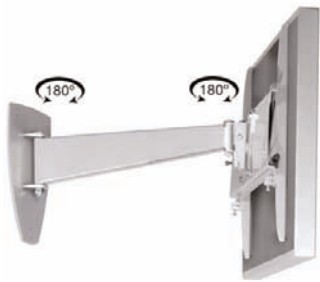

Wall Mount 30"-40"

A professional range of wall mounts. Each one purpose designed to fit the make & model of TV. All have clean lines and provide easy and safe installation.

This Plasma mount lies flat to the wall and also swings out giving high degree of adjustment.

- max. 50kg
- only 6.5cm when folded!!!! (plus mount)
- extends to 34cm
- arm conceals behind screen when folded to the wall
- tilt and swivel
- black

Part Number
EGF 84102

www.ergonoflex.com

Product Data Sheet

Monitor Mount 30-40"
Universal Mount
Load Capacity: 50 Kg
Color Silver
Single Swing Arm

Universal Plasma & Large LCD TV Single Swing Arm

Wall Mount 30"-40"

A professional range of wall mounts. Each one purpose designed to fit the make & model of TV. All have clean lines and provide easy and safe installation.

This Plasma mount lies flat to the wall and also swings out giving high degree of adjustment.

- max. 50kg
- only 6.5cm when folded!!!! (plus mount)
- extends to 34cm
- arm conceals behind screen when folded to the wall
- tilt and swivel
- silver