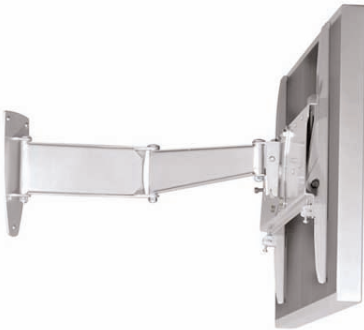

Workplace Wellness

www.ergonoflex.com