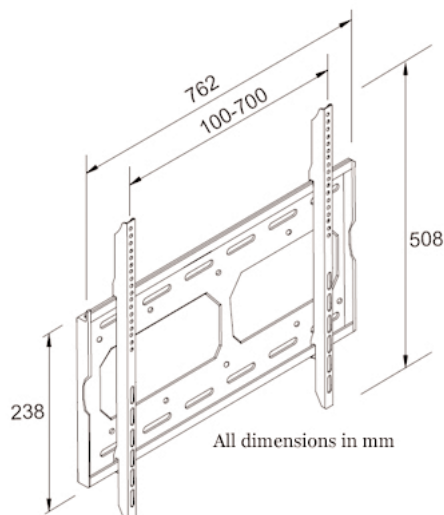

Universal Plasma & Large LCD TV Direct Fixed Wall Mount 32"-60"

The Universal Plasma & LCD mount.

Plasma LCD Mounts are easy to install and extremely versatile in use.

Safety is a major feature, Plasma screens can be loaded straight into the mounts without prolonged lifting during installation.

Modular mounting frame for plasma/LCD TV screens.

- non-tilt version
- for flatscreens from 32" to 60"
- max. 80kg
- Silver Aluminium