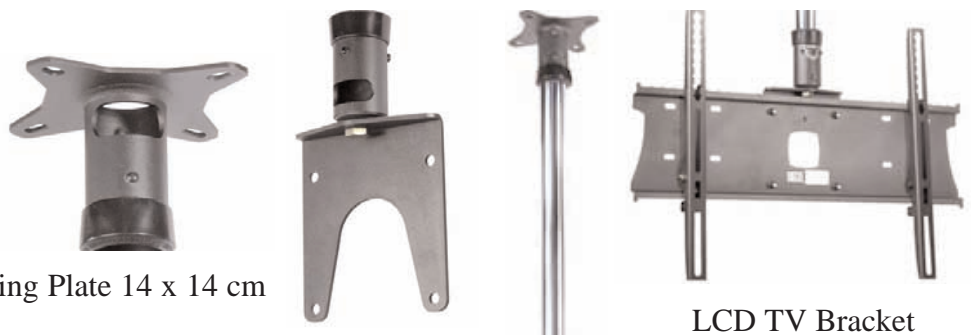

Ceiling Plate 14 x 14 cm

Cable Entry

Column Adapter

360° swivel

Column 3 Meter

LCD TV Bracket