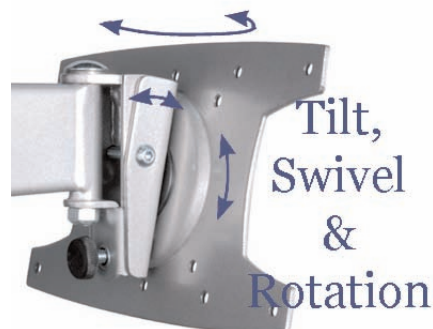

Page 27

Universal Plasma & Large LCD TV Dual Swing Arm

Wall Mount 15"-30"

A professional range of wall mounts. Each one purpose designed to fit the make & model of TV. All have clean lines and provide easy and safe installation.

This Plasma mount lies flat to the wall and also swings out giving high degree of adjustment.

- max. 35kg • VESA Standards 75, 100 and 100 x 200 cm
- only 9.5cm when folded!!!! (plus mount)
- extends to 46cm
- arm conceals behind screen when folded to the wall
- tilt and swivel
- Silver