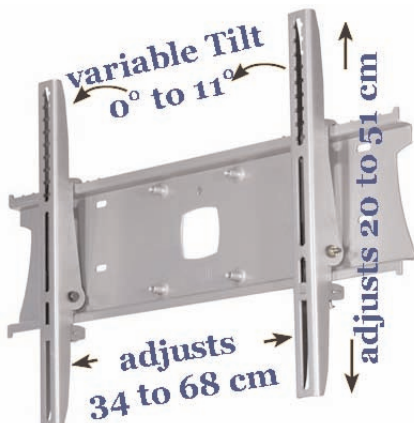

This Plasma mount lies flat to the wall and also swings out giving high degree of adjustment.

- max. 50kg
- only 6.5cm when folded!!!! (plus mount)
- extends to 34cm
- arm conceals behind screen when folded to the wall
- tilt and swivel
- sinterflex black

Product Data Sheet

Monitor Mount 40-50"
Universal Mount
Load Capacity: 50 Kg
Color Silver
Single Swing Arm

Universal Plasma & Large LCD TV Single Swing Arm

Wall Mount 40"-50"

A professional range of wall mounts. Each one purpose designed to fit the make & model of TV. All have clean lines and provide easy and safe installation.

This Plasma mount lies flat to the wall and also swings out giving high degree of adjustment.

- max. 50kg
- only 6.5cm when folded!!!! (plus mount)
- extends to 34cm
- arm conceals behind screen when folded to the wall
- tilt and swivel
- silver