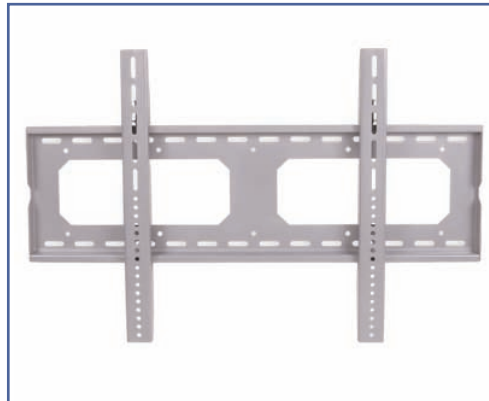

Product Data Sheet

Monitor Mount 32-60"
Universal Mount
Load Capacity: 80 Kg
Non Tilt Version
Color Silver

Workplace Wellness

Part Number
EGF 54102

www.ergonoflex.com

Page 9

**AVI MOUNT
Series**

Universal Plasma & Large LCD TV Direct Fixed Wall Mount 32"-60"