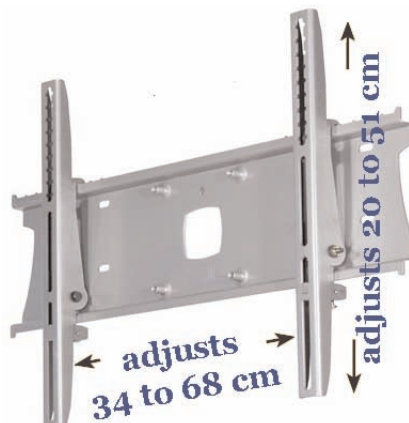

Product Data Sheet

Monitor Mount 40-50"
Universal Mount
Load Capacity: 60 Kg
Non Tilt Version
Color Silver

Workplace Wellness

Part Number
EGF 81001

www.ergonoflex.com