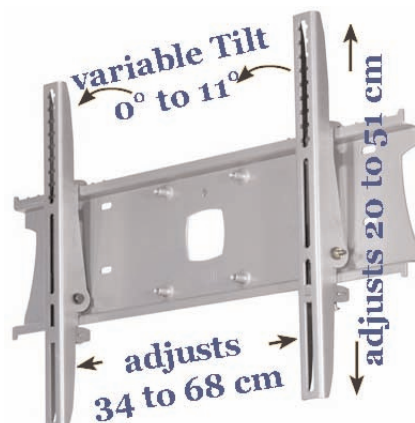

Workplace Wellness

Part Number
EGF 54342

www.ergonoflex.com

Product Data Sheet

Monitor Mount 40-50"
Universal Mount
Load Capacity: 50 Kg
Color Black
Dual Swing Arms

Workplace Wellness

Part Number
EGF 83002

www.ergonoflex.com

Page 15

Universal Plasma & Large LCD TV Dual Swing Arms

Wall Mount 40"-50"

A professional range of wall mounts. Each one purpose designed to fit the make & model of TV. All have clean lines and provide easy and safe installation.

This Plasma mount lies flat to the wall and also swings out giving high degree of adjustment.

- max. 50kg
- only 10.2cm when folded!!!! (plus mount)
- extends to 68cm
- arm conceals behind screen when folded to the wall
- tilt and swivel
- sinterflex black