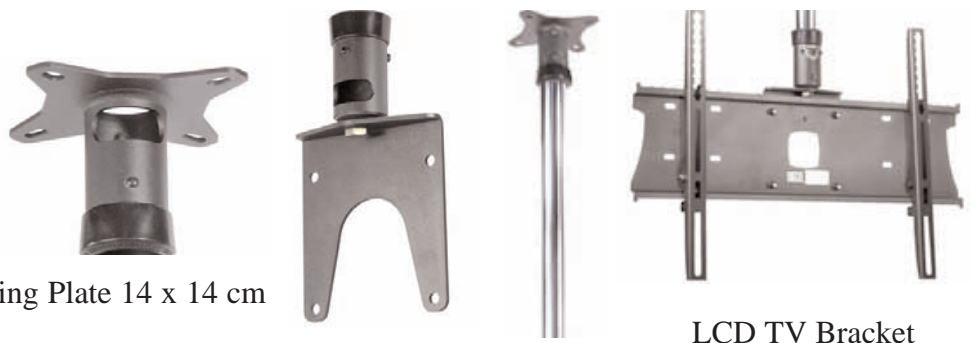

LCD TV Bracket

Ceiling Plate 14 x 14 cm

Cable Entry

Column Adapter

360° swivel

Column 1 Meter