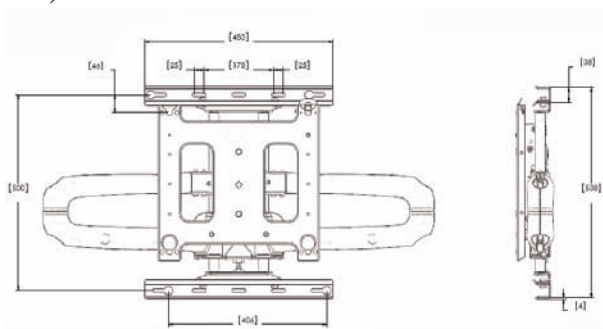

Workplace Wellness

Part Number
EGF 54462

www.ergonoflex.com