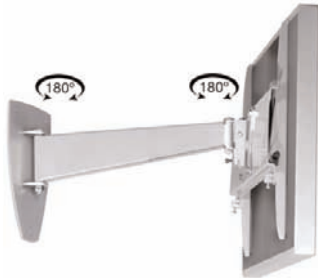

Universal Plasma & Large LCD TV Single Swing Arm

Wall Mount 40"-50"

A professional range of wall mounts. Each one purpose designed to fit the make & model of TV. All have clean lines and provide easy and safe installation.

This Plasma mount lies flat to the wall and also swings out giving high degree of adjustment.

- max. 50kg
- only 6.5cm when folded!!!! (plus mount)
- extends to 34cm
- arm conceals behind screen when folded to the wall
- tilt and swivel
- sinterflex black

Product Data Sheet

Monitor Mount 40-50"
Universal Mount
Load Capacity: 50 Kg
Color Silver
Single Swing Arm

Universal Plasma & Large LCD TV Single Swing Arm

Wall Mount 40"-50"

A professional range of wall mounts. Each one purpose designed to fit the make & model of TV. All have clean lines and provide easy and safe installation.

This Plasma mount lies flat to the wall and also swings out giving high degree of adjustment.

- max. 50kg
- only 6.5cm when folded!!!! (plus mount)
- extends to 34cm
- arm conceals behind screen when folded to the wall
- tilt and swivel
- silver