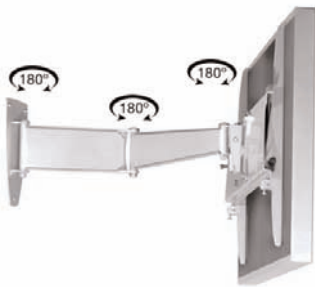

Page 15

Universal Plasma & Large LCD TV Dual Swing Arms

Wall Mount 40"-50"

A professional range of wall mounts. Each one purpose designed to fit the make & model of TV. All have clean lines and provide easy and safe installation.

This Plasma mount lies flat to the wall and also swings out giving high degree of adjustment.

- max. 50kg
- only 10.2cm when folded!!!! (plus mount)
- extends to 68cm
- arm conceals behind screen when folded to the wall
- tilt and swivel
- sinterflex black

Product Data Sheet

Monitor Mount 40-50"
Universal Mount
Load Capacity: 50 Kg
Color Silver
Dual Swing Arms

Universal Plasma & Large LCD TV Dual Swing Arms

Wall Mount 40"-50"

A professional range of wall mounts. Each one purpose designed to fit the make & model of TV. All have clean lines and provide easy and safe installation.

This Plasma mount lies flat to the wall and also swings out giving high degree of adjustment.

- max. 50kg
- only 10.2cm when folded!!!! (plus mount)
- extends to 68cm
- arm conceals behind screen when folded to the wall
- tilt and swivel
- silver