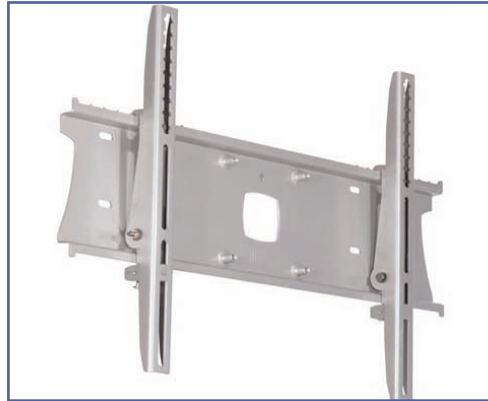

www.ergonoflex.com

Page 3

**AVI MOUNT
Series**

Universal Plasma & Large LCD TV Direct Fixed Wall Mount 40"-50"

The Universal Plasma & LCD mount with Fingertip Tilt Control. Plasma LCD Mounts are easy to install and extremely versatile in use. Safety is a major feature, Plasma screens can be loaded straight into the mounts without prolonged lifting during installation.

Ultra slimline, tilt angle and swivel versions are available for all makes and models of Plasma and large LCD TVs.

For fast and easy installation where tilting is not required. This universal unit fits most screens Plasma or large LCD TV screens.

Order the AVI MOUNT for direct wall fixing or match this same unit to any of our installation accessories or stand & trolleys.

- non-tilt version
- for flatscreens from 40" bis 50"
- max. 60kg
- horizontal adjustment 34 to 68cm
- vertical adjustment 20 to 51cm
- sinterflex black

AVI MOUNT Series

Universal Plasma & Large LCD TV Direct Fixed Wall Mount 40"-50"

The Universal Plasma & LCD mount with Fingertip Tilt Control.
Plasma LCD Mounts are easy to install and extremely versatile in use.