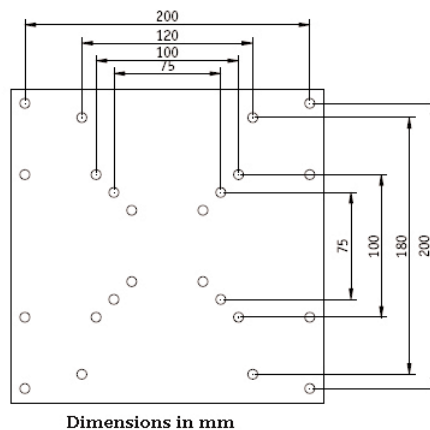

Workplace Wellness

Part Number
EGF 54342

www.ergonoflex.com