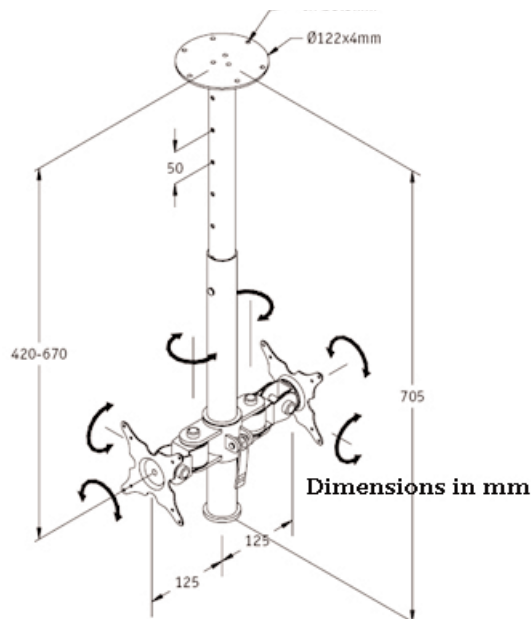

Workplace Wellness

Part Number
EGF 51772

www.ergonoflex.com