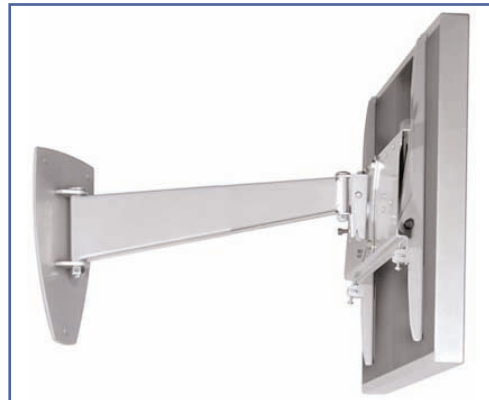

Wall Mount 30"-40"

A professional range of wall mounts. Each one purpose designed to fit the make & model of TV. All have clean lines and provide easy and safe installation.

This Plasma mount lies flat to the wall and also swings out giving high degree of adjustment.

- max. 50kg
- only 6.5cm when folded!!!! (plus mount)
- extends to 34cm
- arm conceals behind screen when folded to the wall
- tilt and swivel
- black

Part Number
EGF 84102

www.ergonoflex.com

Product Data Sheet

Monitor Mount 30-40"
Universal Mount
Load Capacity: 50 Kg
Color Silver
Single Swing Arm

Universal Plasma & Large LCD TV Single Swing Arm

Wall Mount 30"-40"

A professional range of wall mounts. Each one purpose designed to fit the make & model of TV. All have clean lines and provide easy and safe installation.

This Plasma mount lies flat to the wall and also swings out giving high degree of adjustment.

- max. 50kg
- only 6.5cm when folded!!!! (plus mount)
- extends to 34cm
- arm conceals behind screen when folded to the wall
- tilt and swivel
- silver