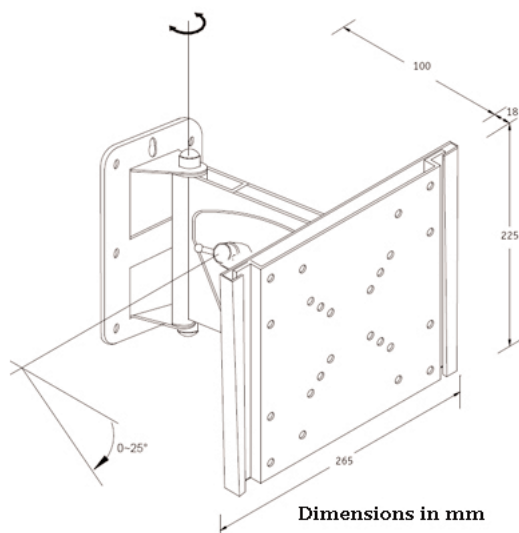

Workplace Wellness

Part Number
EGF 54342

www.ergonoflex.com