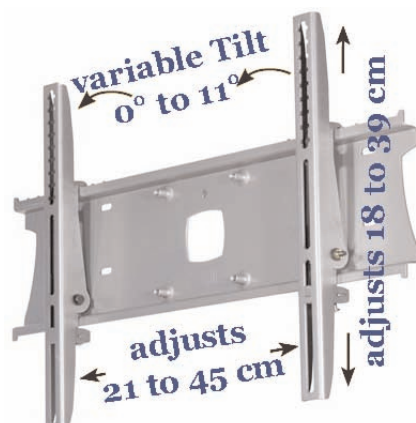

This Plasma mount lies flat to the wall and also swings out giving high degree of adjustment.

- max. 50kg
- only 10.2cm when folded!!!! (plus mount)
- extends to 68cm
- arm conceals behind screen when folded to the wall
- tilt and swivel
- silver

Workplace Wellness

Part Number
EGF 83001

www.ergonoflex.com

Product Data Sheet

Monitor Mount 30-40"
Universal Mount
Load Capacity: 50 Kg
Color Black
Dual Swing Arms

Workplace Wellness

Part Number
EGF 84002

www.ergonoflex.com

Page 17

Universal Plasma & Large LCD TV Dual Swing Arms

Wall Mount 30"-40"

A professional range of wall mounts. Each one purpose designed to fit the make & model of TV. All have clean lines and provide easy and safe installation.

This Plasma mount lies flat to the wall and also swings out giving high degree of adjustment.

- max. 50kg
- only 10.2cm when folded!!!! (plus mount)
- extends to 68cm
- arm conceals behind screen when folded to the wall
- tilt and swivel
- Black