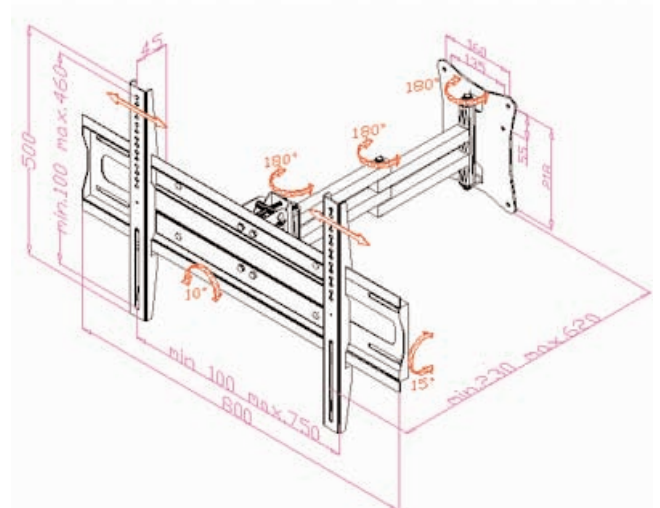

Workplace Wellness

Part Number
EGF 54212

www.ergonoflex.com