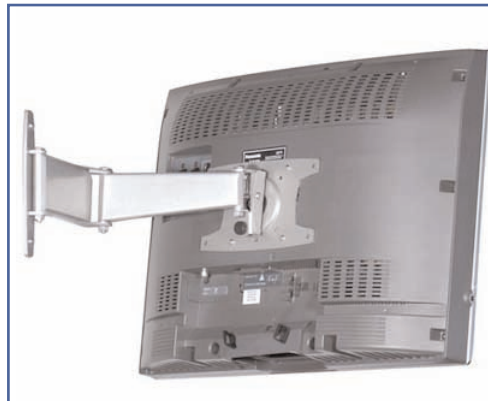

Page 25

Universal Plasma & Large LCD TV Single Swing Arm

Wall Mount 15"-30"

A professional range of wall mounts. Each one purpose designed to fit the make & model of TV. All have clean lines and provide easy and safe installation.

This Plasma mount lies flat to the wall and also swings out giving high degree of adjustment.

- max. 35kg • VESA Standards 75, 100 and 100 x 200 cm
- only 6.5cm when folded!!!! (plus mount)
- extends to 26.5cm
- arm conceals behind screen when folded to the wall
- tilt and swivel
- silver