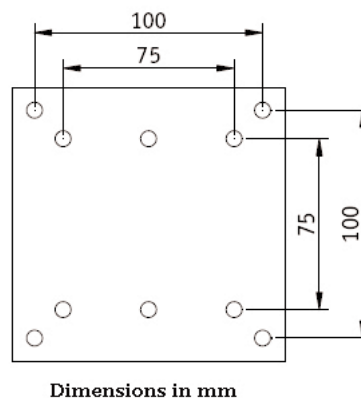

Part Number
EGF 54332

www.ergonoflex.com