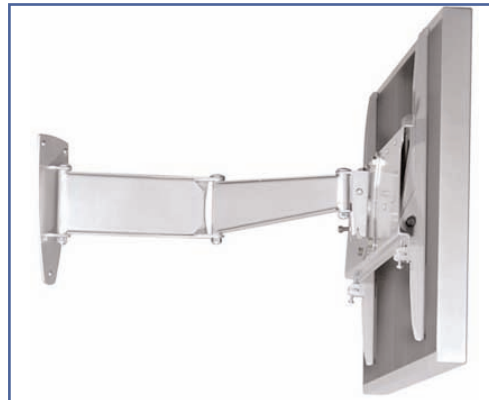

Page 17

Universal Plasma & Large LCD TV Dual Swing Arms

Wall Mount 30"-40"

A professional range of wall mounts. Each one purpose designed to fit the make & model of TV. All have clean lines and provide easy and safe installation.

This Plasma mount lies flat to the wall and also swings out giving high degree of adjustment.

- max. 50kg
- only 10.2cm when folded!!!! (plus mount)
- extends to 68cm
- arm conceals behind screen when folded to the wall
- tilt and swivel
- Black

Product Data Sheet

Monitor Mount 30-40"
Universal Mount
Load Capacity: 50 Kg
Color Silver
Dual Swing Arms

Workplace Wellness

Universal Plasma & Large LCD TV Dual Swing Arms

Wall Mount 30"-40"

A professional range of wall mounts. Each one purpose designed to fit the make & model of TV. All have clean lines and provide easy and safe installation.

This Plasma mount lies flat to the wall and also swings out giving high degree of adjustment.

- max. 50kg
- only 10.2cm when folded!!!! (plus mount)
- extends to 68cm
- arm conceals behind screen when folded to the wall
- tilt and swivel
- silver