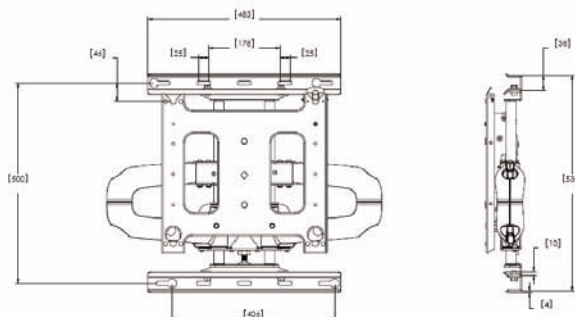

Workplace Wellness

Part Number
EGF 54552

www.ergonoflex.com