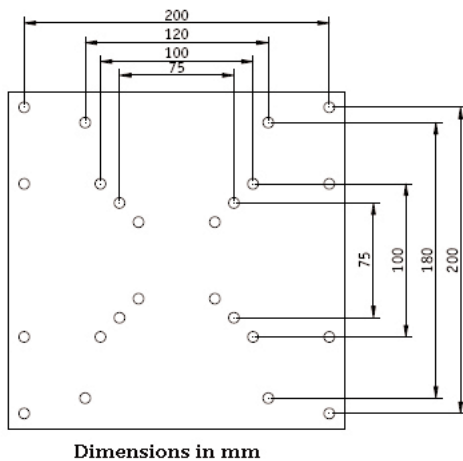

Workplace Wellness

Part Number
EGF 54322

www.ergonoflex.com