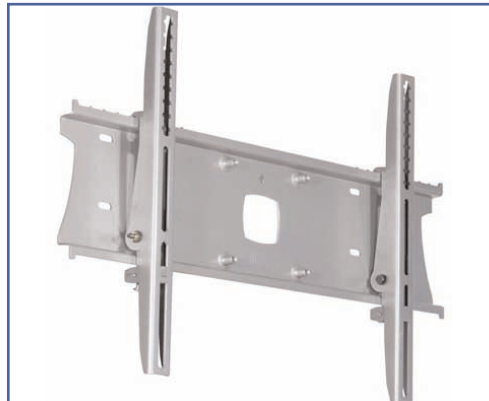

Workplace Wellness

Part Number
EGF 81001

www.ergonoflex.com

Product Data Sheet

Monitor Mount 40-50"
Universal Mount
Load Capacity: 60 Kg
Tilt Version
Color Black

Workplace Wellness

Part Number
EGF 81102

www.ergonoflex.com

Page 5

**AVI MOUNT
Series**

Universal Plasma & Large LCD TV Direct Tilt Wall Mount 40"-50"

The Universal Plasma & LCD mount with Fingertip Tilt Control.
Plasma LCD Mounts are easy to install and extremely versatile in use.

Safety is a major feature, Plasma screens can be loaded straight into the mounts without prolonged lifting during installation.

Imagine you could reach out and with a light touch, tilt your screen anywhere through its range to suit your precise viewing angle. The ease of this is possible thanks to the patented AVI MOUNT Tilt Counterbalance Mechanism.

Universal Plasma & Large LCD TV Direct Tilt Wall Mount 40"-50"

The Universal Plasma & LCD mount with Fingertip Tilt Control.
Plasma LCD Mounts are easy to install and extremely versatile in use.

Safety is a major feature, Plasma screens can be loaded straight into the mounts without prolonged lifting during installation.