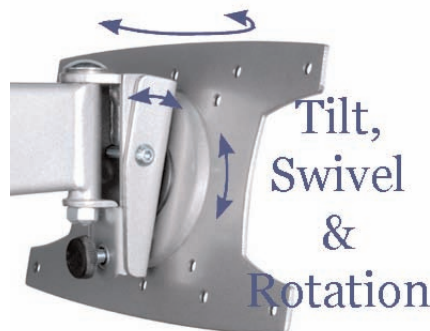

This Plasma mount lies flat to the wall and also swings out giving high degree of adjustment.

- max. 50kg
- only 6.5cm when folded!!!! (plus mount)
- extends to 34cm
- arm conceals behind screen when folded to the wall
- tilt and swivel
- sinterflex black

Product Data Sheet

Monitor Mount 40-50"
Universal Mount
Load Capacity: 50 Kg
Color Silver
Single Swing Arm

Universal Plasma & Large LCD TV Single Swing Arm

Wall Mount 40"-50"

A professional range of wall mounts. Each one purpose designed to fit the make & model of TV. All have clean lines and provide easy and safe installation.

This Plasma mount lies flat to the wall and also swings out giving high degree of adjustment.

- max. 50kg
- only 6.5cm when folded!!!! (plus mount)
- extends to 34cm
- arm conceals behind screen when folded to the wall
- tilt and swivel
- silver